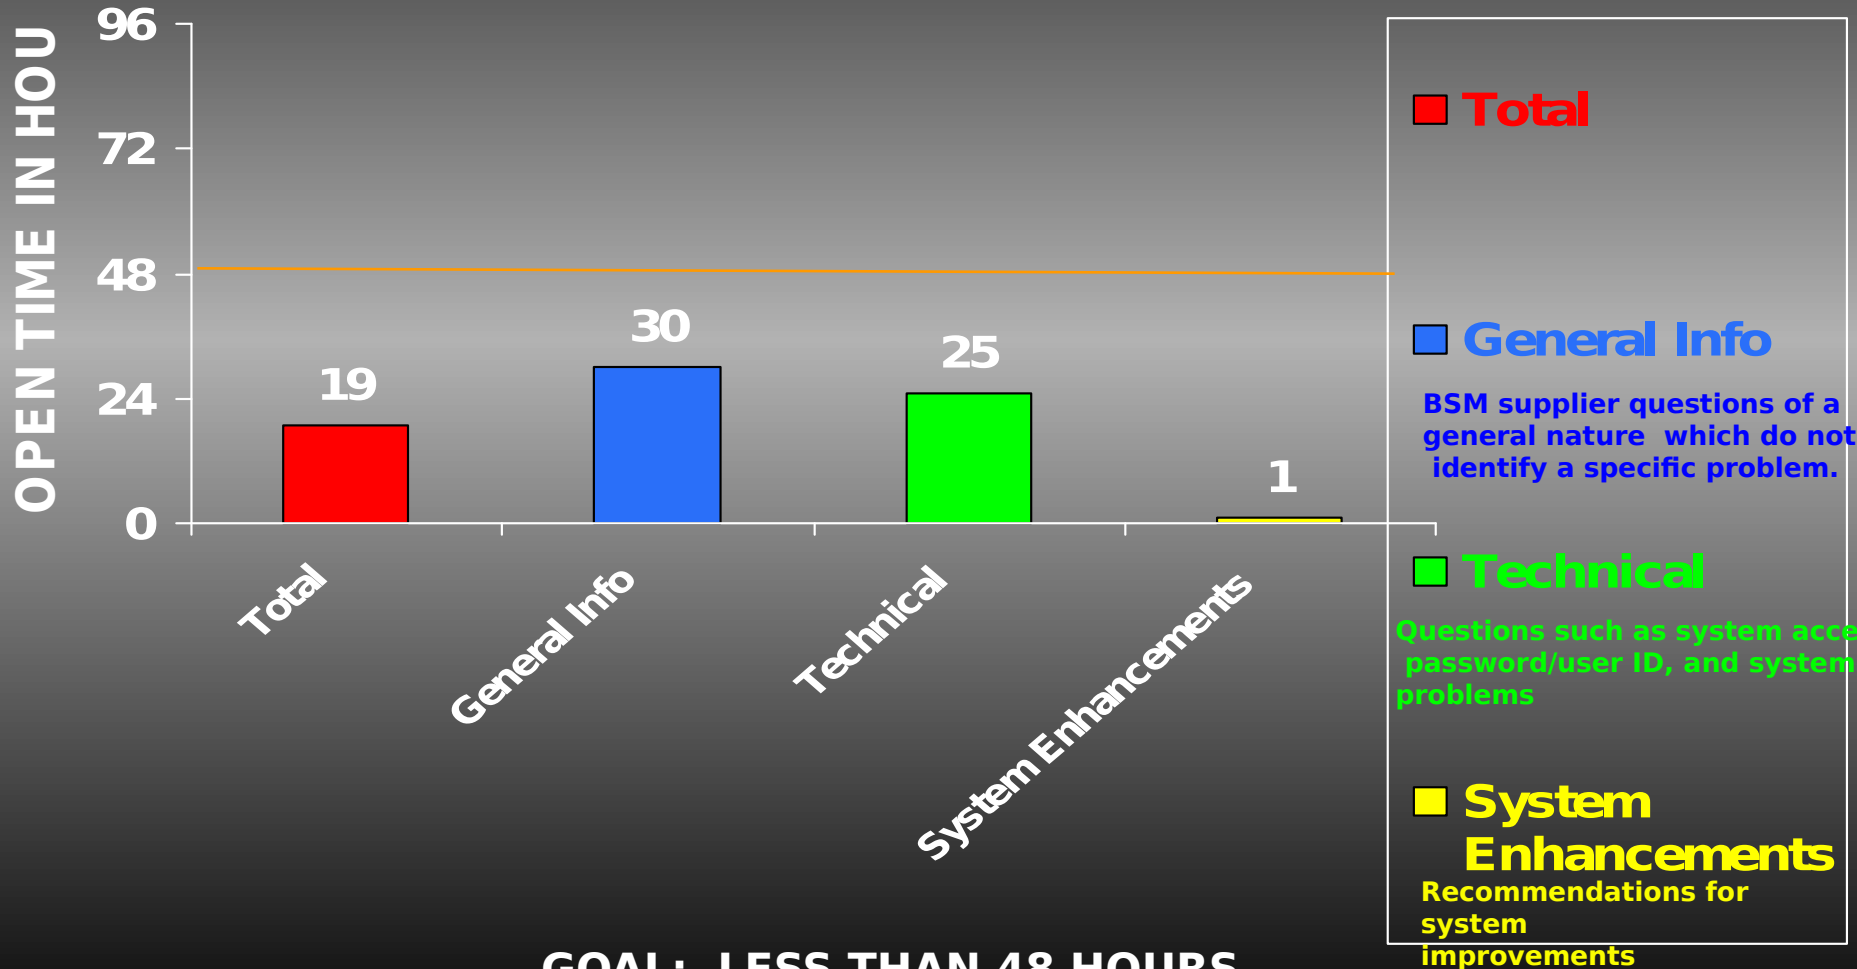

SRweb RELATED CONTACTS

As of 06 MAR 03

SRweb RELATED CONTACTS

WEEK OF 28 FEB-06 MAR 03

SRweb ISSUES

Average Resolution Time
WEEK OF 28 FEB-06 MAR 03

GOAL: LESS THAN 48 HOURS

SRweb ISSUES

Average Resolution Time (Trend)

GOAL: LESS THAN 48 HOURS